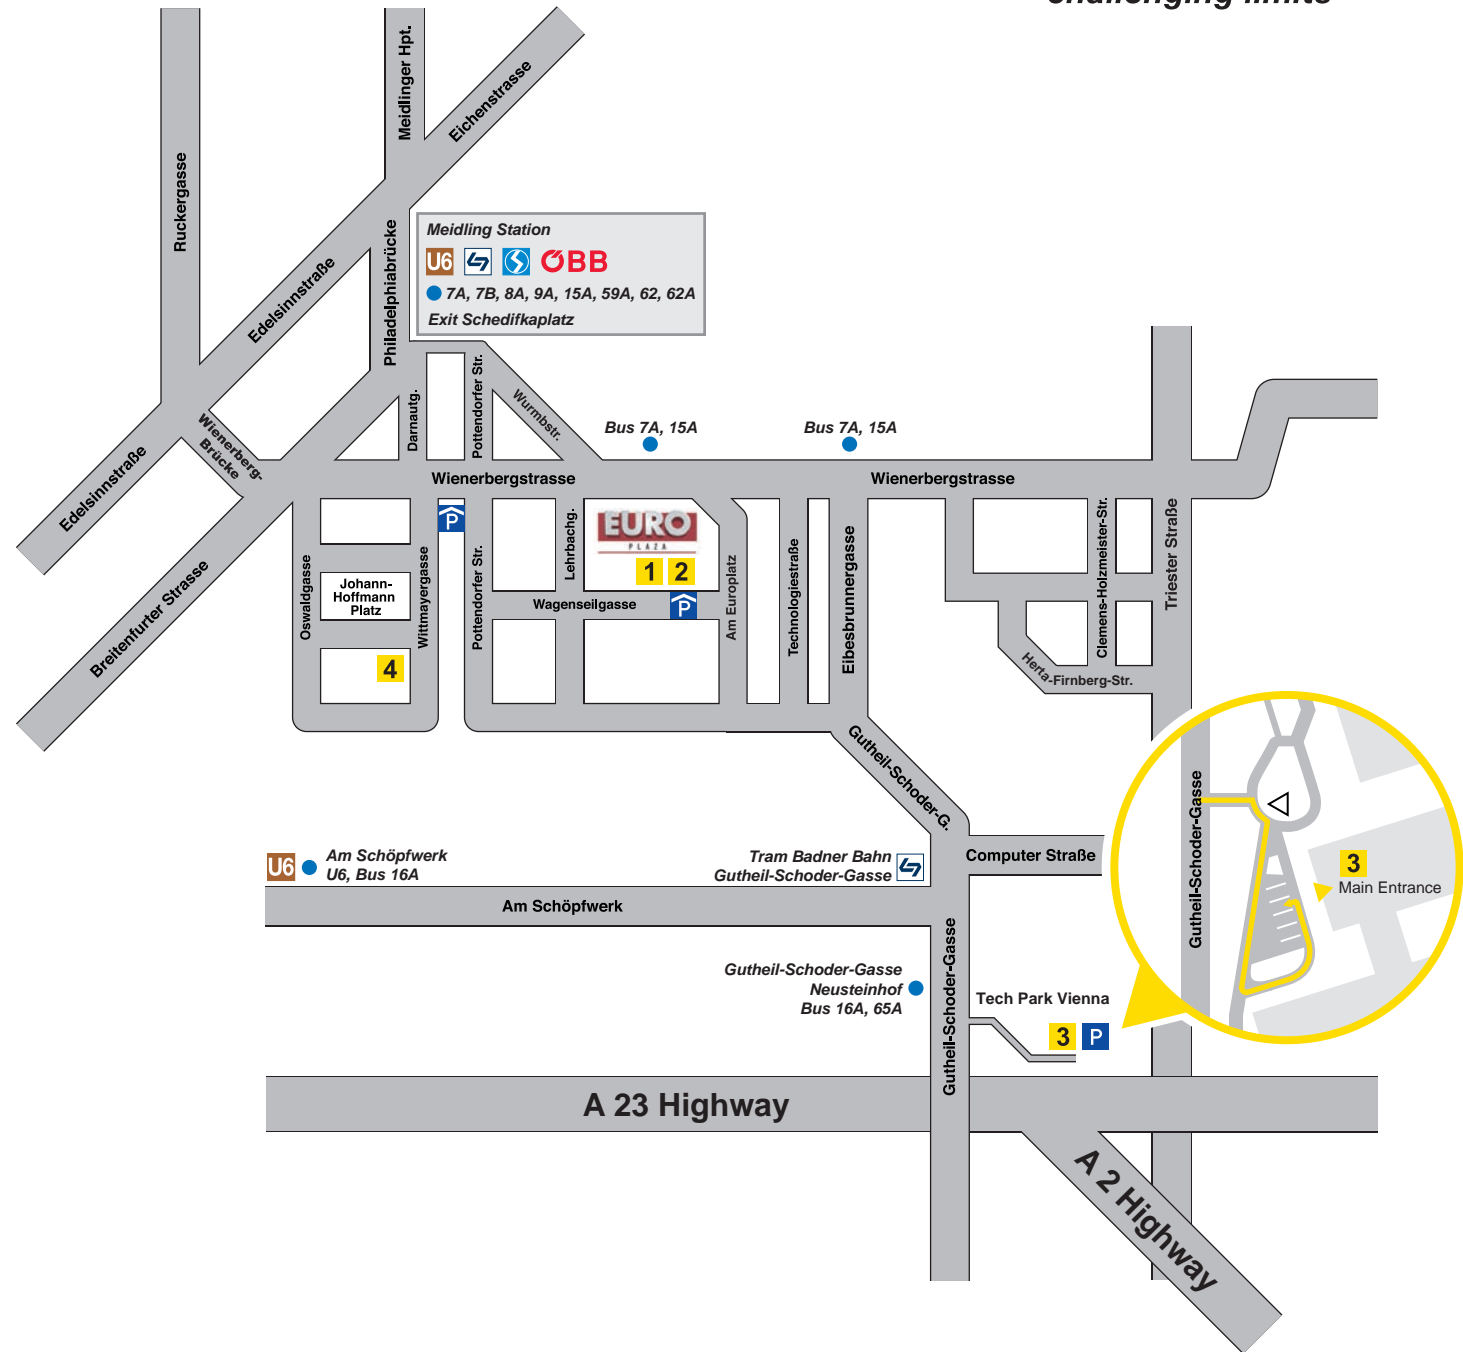

- 1 Kapsch AG**
Am Europlatz 2, 1120 Vienna
- 2 Kapsch TrafficCom AG**
Am Europlatz 2, 1120 Vienna
- 3 Kapsch Components KG**
Gutheil-Schoder-Gasse 17, 1230 Vienna
- 4 Kapsch Partner Solutions GmbH**
Johann-Hoffmann-Platz 9, 1120 Vienna

- | | |
|--------------------|--------------------------|
| OBB Railway | Car Park, Parking Garage |
| Railway | Car Lot |
| Tram Bahn | |
| Underground U6 | |
| Bus, Tram | |