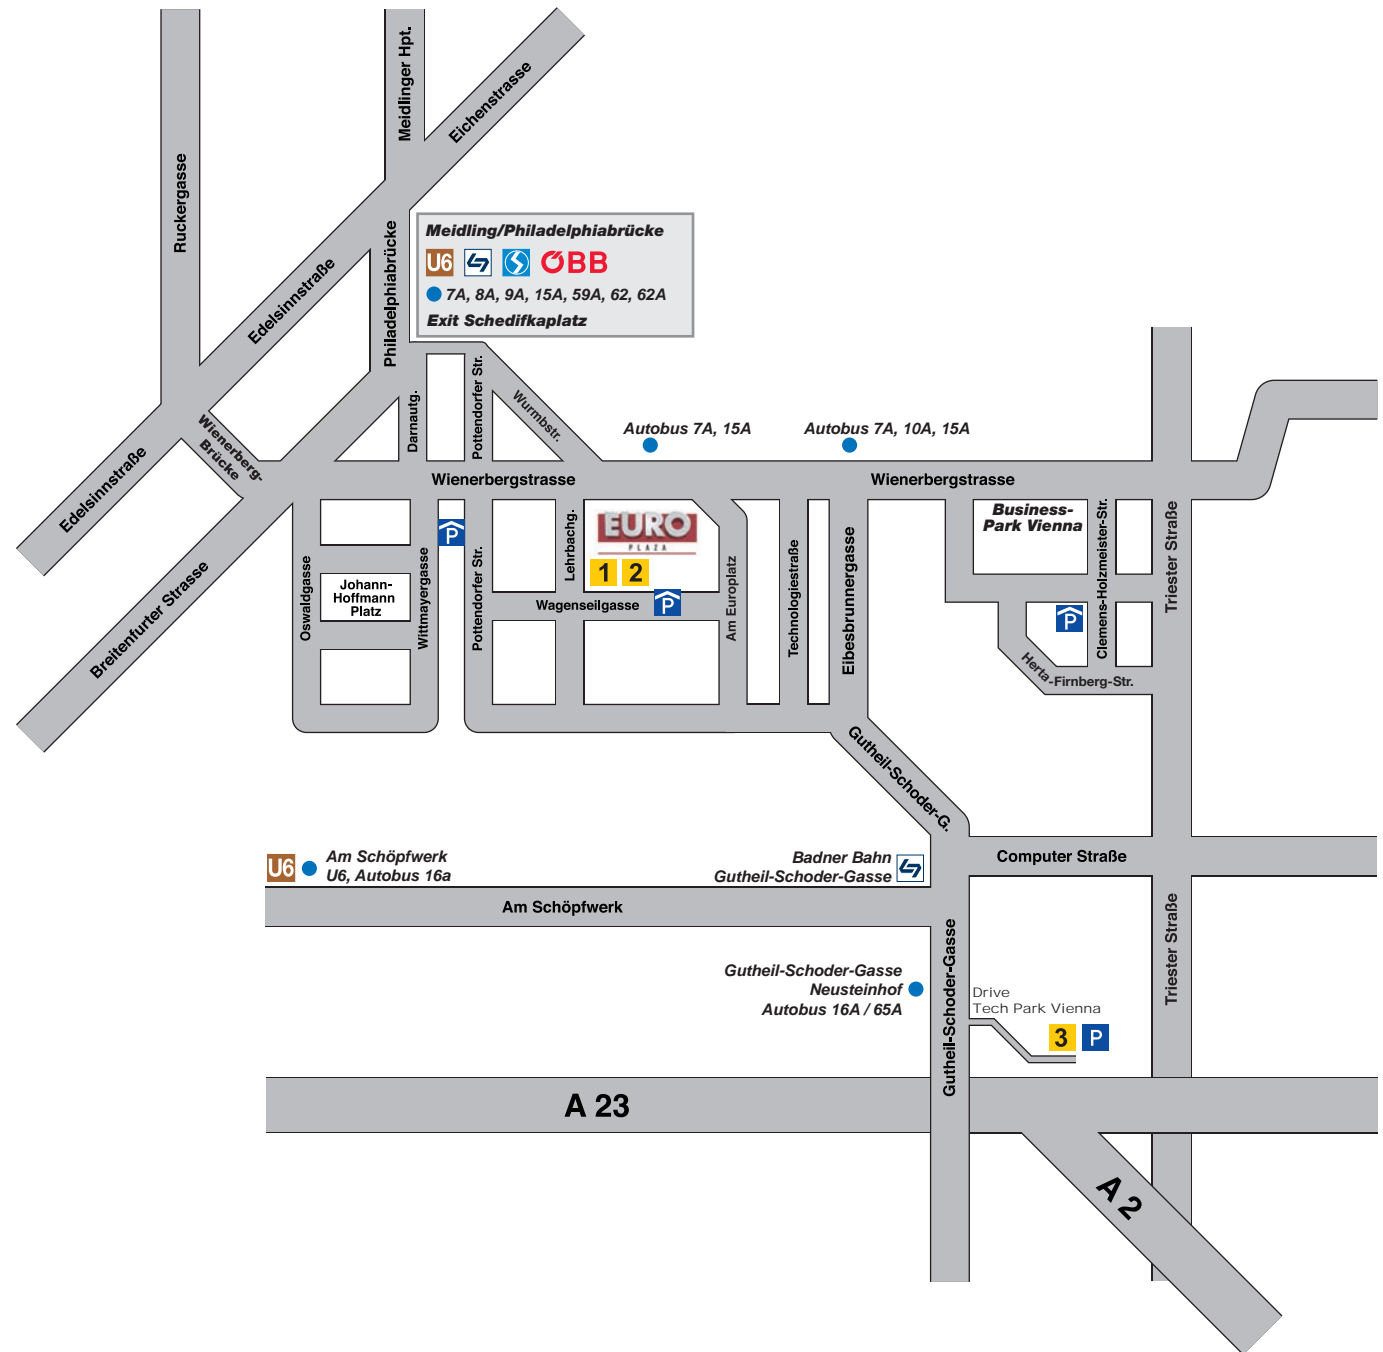

- 1 Kapsch TrafficCom AG**  
Am Europlatz 2, 1120 Vienna
- 2 Kapsch Telematic Services GmbH**  
Am Europlatz 2, 1120 Vienna
- 3 Kapsch Components GmbH & Co KG**  
Gutheil-Schoder-Gasse 17, 1230 Vienna

- Autobus, tram
- P Car park, parking garage
- P Car lot
- U6 Underground U6
- Tram Badner Bahn
- Railway