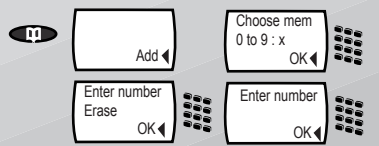

DIRECTORY NUMBER STORING

BASIC TELEPHONE FEATURES

Low battery

Ringer off

Ringer on

Volume up

Volume down

Fold

Never use another type battery

Never use in mining environments

A0801670

C4010 Ex Quick Reference Card

Important: Only use the handset in the carry case.
Only charge the handset in designated areas.

For additional information on the operation of your handset, consult the C4010/4020 User Guide